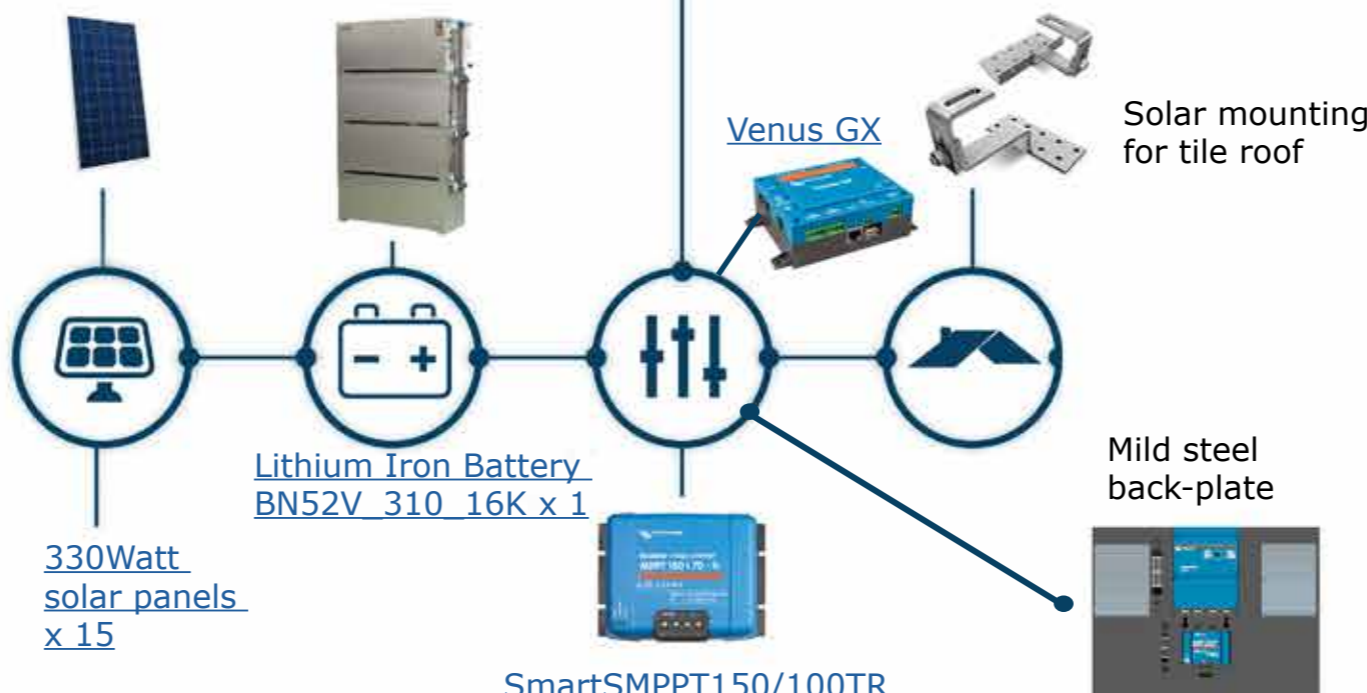

Complete solution

330Watt solar panels x 15

Lithium Iron Battery BN52V 310 16K x 1

SmartSMPPT150/100TR

Venus GX

Solar mounting for tile roof

Mild steel back-plate

Combo Includes

Lithium Iron Yttrium Phosphate

7000 Cycles @ 70% DOD