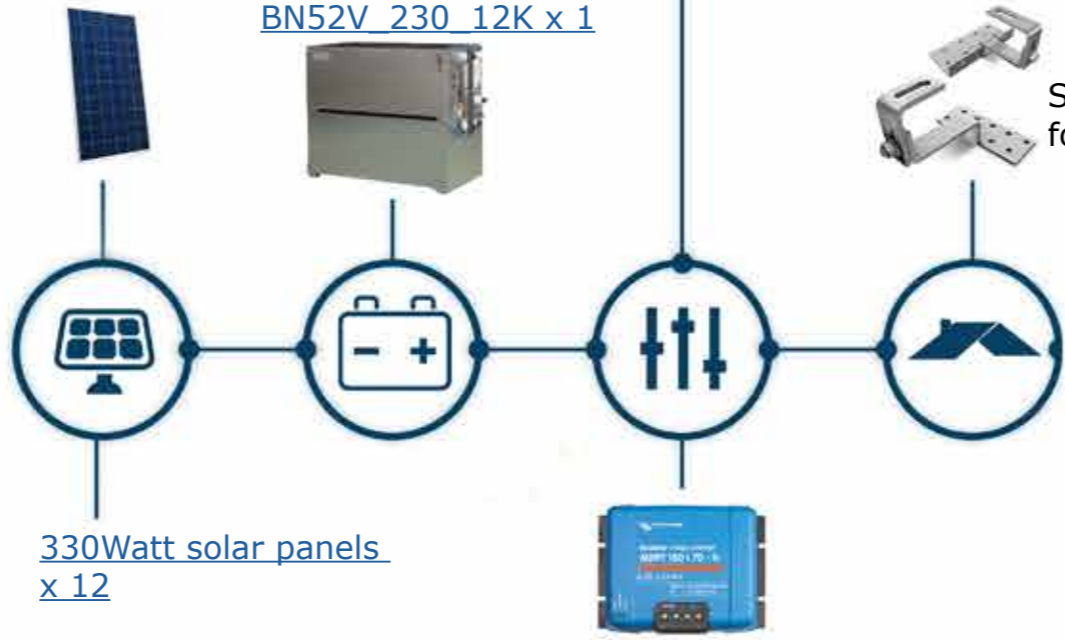

The VRM app

Monitor and manage your Victron Energy system. Login with your VRM account, and see all your sites in a list. Tap a site to see its system diagram, current system status and energy flow.

Solar mounting for tile roof

330Watt solar panels
x 12

SmartSMPPT150/100TR

Combo Includes

5kVA inverter

LiFEYPO4 Battery

3960 Watt Solar Panels

Lithium Iron Yttrium Phosphate

7000 Cycles @ 70% DOD