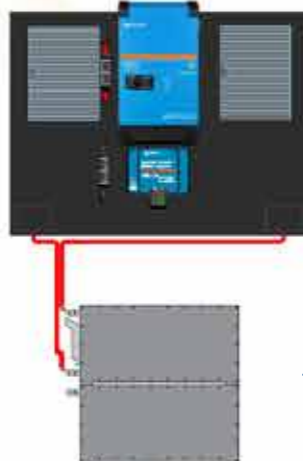

Lithium Iron Battery BN52V 230 12K x 1

Complete solution