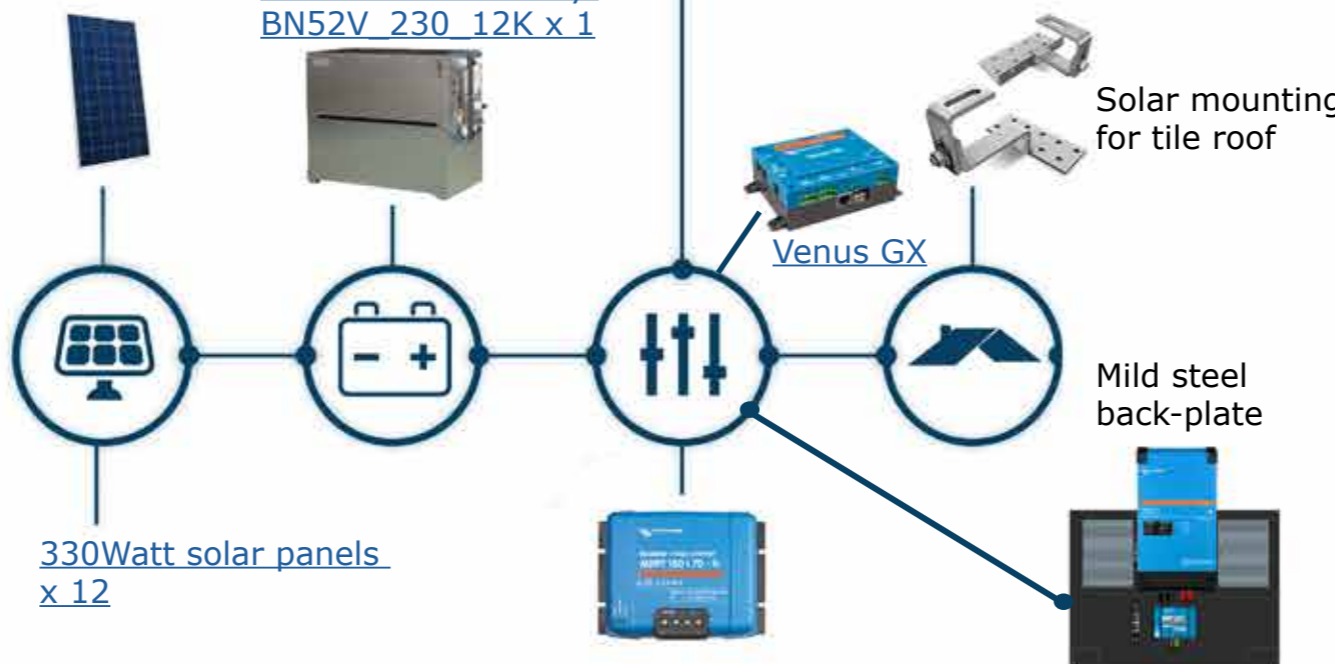

330Watt solar panels x 12

SmartSMPPT150/100TR

Combo Includes

Includes all consumables:
cable/lugs/fuses/connectors + Distribution Box AC + DC for all combos

Excluding Installation / VAT - nett price

Lithium Iron Yttrium Phosphate
7000 Cycles @ 70% DOD