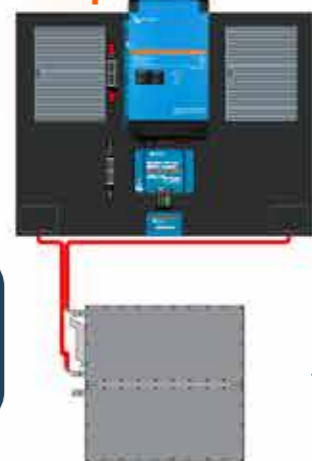

Uninterrupted AC power (UPS function)
In the event of a grid failure, or when shore or generator power is disconnected, the inverter within the Multi is automatically activated and takes over the supply to the connected loads. This happens so fast (less than 20 milliseconds) that computers and other electronic equipment will continue to operate without disruption.

The VRM app
Monitor and manage your Victron Energy system. Login with your VRM account, and see all your sites in a list. Tap a site to see its system diagram, current system status and energy flow.

Complete solution

Lithium Iron Battery BN52V 230 12K x 1