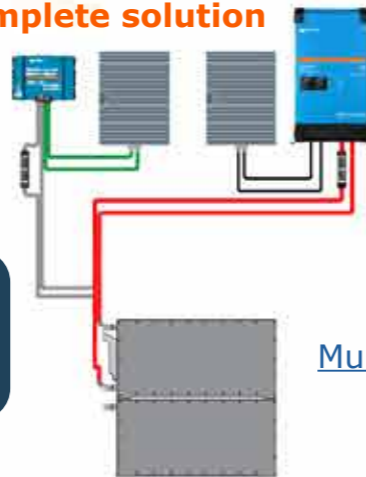

Lithium Iron Battery
BN52V 230 12K x 1

Complete solution

MultiPlus-II 48/5000