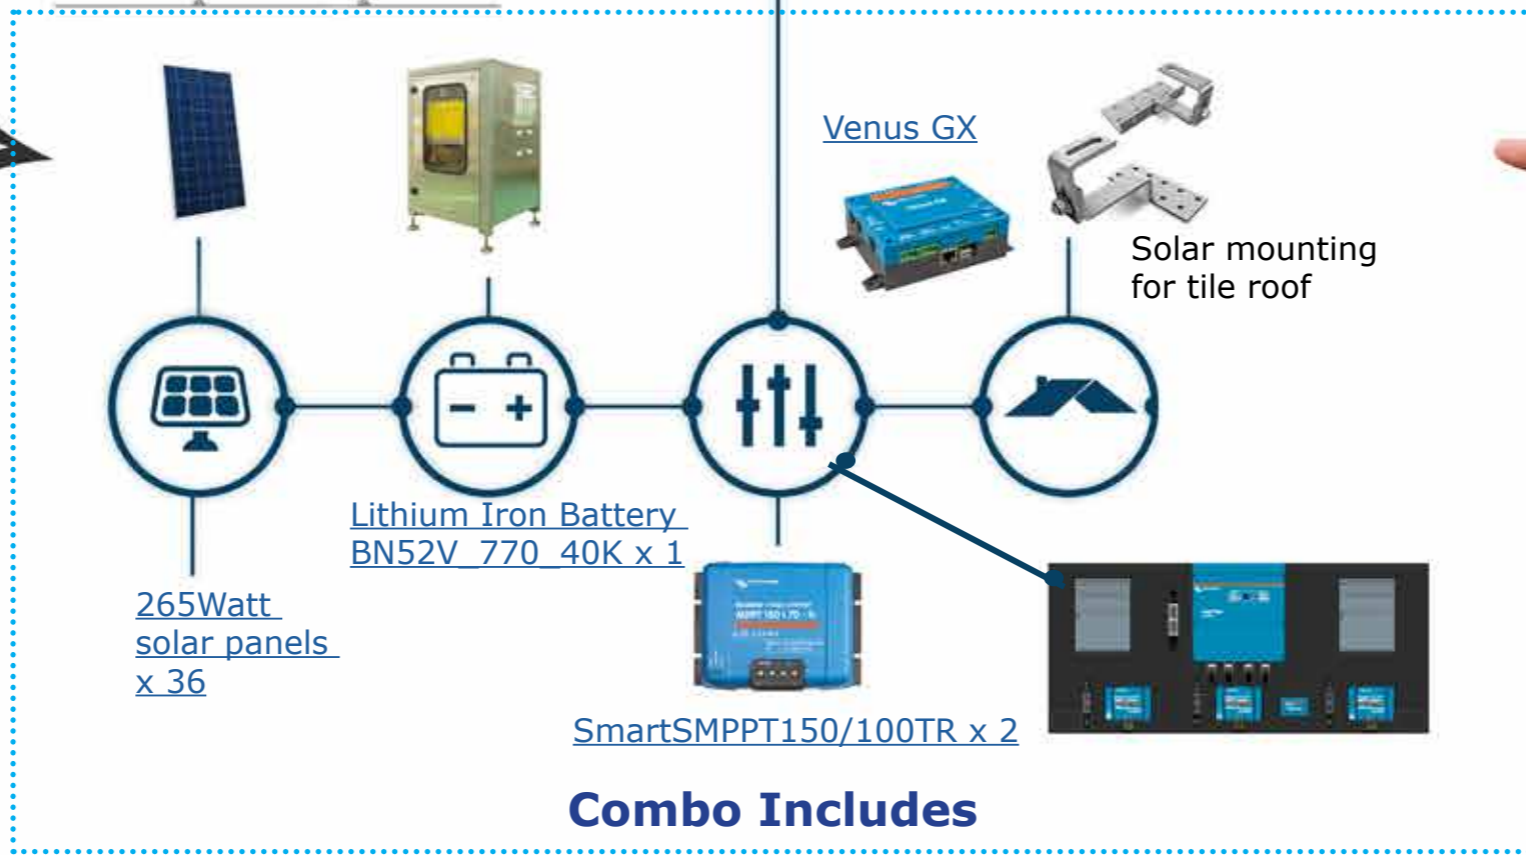

Combo Includes

JHB: Tel: 011 462-4253 / Tel: 010 591-1713 ,
KZN (Durban) : Tel: 031 569-2854
CPT (CapeTown): Tel: 021-300-1727,
Mbombela: Tel: 013 004-0012,
Tshwane: Tel: 012 763-9300

please note prices my change without prior notice

www.victrondistributors.co.za