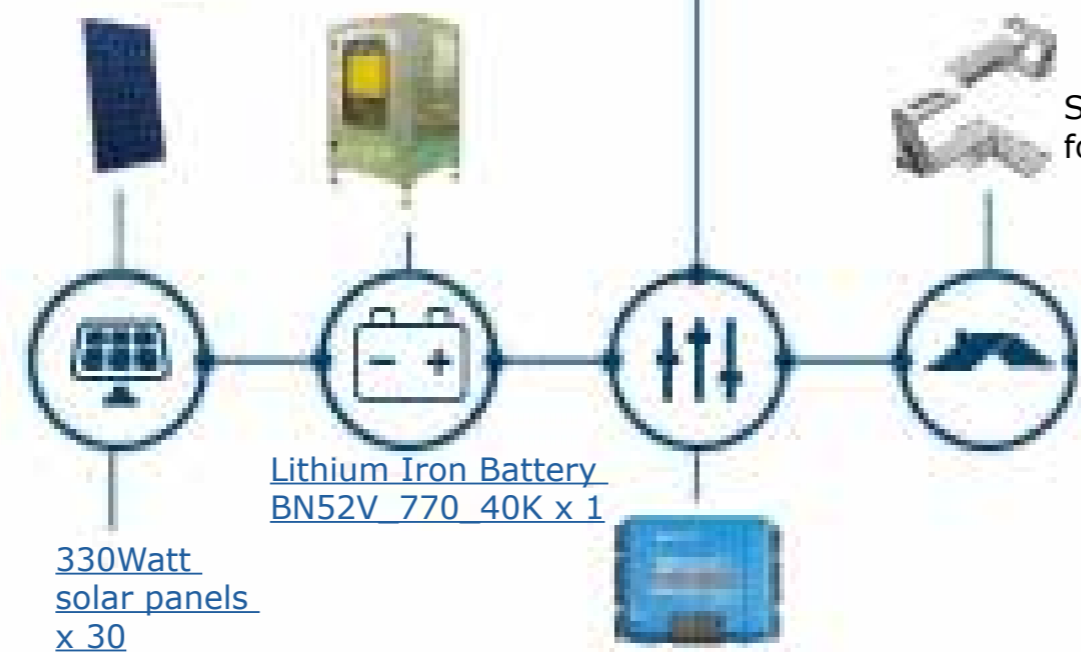

Battery Back-up / with Solar

15kVA
bluebox10 Standard

10

15kVA inverter

LIFEYPO4 Battery

9900 Watt Solar Panels

Order Number: SOQ192507
Excluding Installation

Includes all consumables:
cable/lugs/fuses/connectors + Distribution Box
AC + DC for all combos

Complete solution

Excluding Installation / VAT - nett price

Lithium Iron Yttrium Phosphate
7000 Cycles @ 70% DOD

Uninterrupted AC power (UPS function)
In the event of a grid failure, or when shore or generator power is disconnected, the inverter within the Multi is automatically activated and takes over the supply to the connected loads. This happens so fast (less than 20 milliseconds) that computers and other electronic equipment will continue to operate without disruption.

QUATTRO
48/15000/200-100/100

330Watt solar panels x 30

Lithium Iron Battery BN52V 770 40K x 1

SmartSMPPT150/100TR x 2

Solar mounting for tile roof

Combo Includes

Battery Back-up / with Solar

15kVA
bluebox10 Premium

10

15kVA inverter

LiFEYPO4 Battery

9900 Watt Solar Panels

Order Number: SOQ189514
Excluding Installation

Uninterrupted AC power (UPS function)
In the event of a grid failure, or when shore or generator power is disconnected, the inverter within the Multi is automatically activated and takes over the supply to the connected loads. This happens so fast (less than 20 milliseconds) that computers and other electronic equipment will continue to operate without disruption.